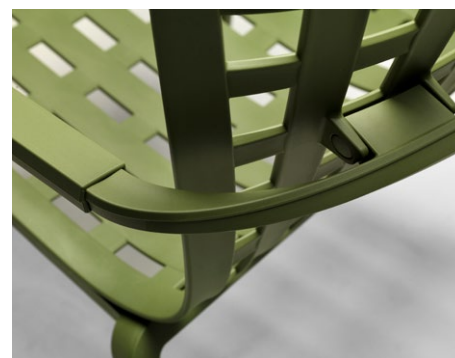

NARDI

YOUR OUTDOOR LIVING

FOLIO

my special place

design Raffaello Galiotto

FOLIO

design Raffaello Galiotto

Folio è una innovativa poltrona relax a due posizioni pensata per l'outdoor, realizzata in resina riciclabile fiberglass, proposta su base fissa, con poggiatesta, oppure nella romantica versione a dondolo. L'ampia scocca della poltrona è costituita da un unico foglio (da cui il nome) in resina traforata decorato con motivo a quadri, dal design sapientemente curvato in modo da permettere il movimento tra seduta e schienale sfruttando l'elasticità del materiale senza l'ausilio di elementi di congiunzione o di rotazione. Folio prevede morbidi cuscini aderenti al corpo unico di schienale e seduta e per il poggiatesta Poggio.

Folio is an innovative relaxing armchair, adjusting to two positions, designed for outdoor use. Made of recyclable fiberglass resin, it is available with a fixed base and a footrest, or in a romantic rocking version. The large structure of the armchair is made from a single perforated sheet (hence the name in Italian) of resin, decorated with a square pattern. It has an expertly curved design that allows movement between the seat and back, exploiting the flexibility of the material without requiring any linking or rotating elements. Folio comes with soft cushions, which adhere to the single structure of the back and seat, and the Poggio footrest.

Folio's movement mechanism is the result of long-term research into design and engineering that Nardi has developed regarding the elastic properties of fiberglass resin.

Thanks to a simple user-friendly mechanism, the back can be adjusted to two positions with extreme comfort and ease. Cutting-edge technical solutions have been designed to create a patented mini manual dual push-button mechanism, concealed inside the armrests, which moves the back to the two adjustment positions.