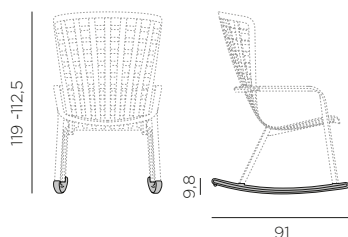

Folio and Folio Rocking have a soft padded and quilted cushion, which adheres to its structure and softens its lines to provide the utmost comfort. The cushion is perfectly fastened to the seat with two straps, which easily and discreetly hook onto the back of the frame. Folio's cushions are not provided with a removable cover but they can be easily washed at 30°C. They can be purchased separately and are available in 4 outdoor fabrics in elegant and delicate shades.

ROSA QUARZO LINO ARTICO FELCE

FOLIO

polipropilene fiberglass

8,2 kg
n. pz. 4

BIANCO 40300.00.000.04
ANTRACITE 40300.02.000.04
AGAVE 40300.16.000.04
TABACCO 40300.53.000.04

KIT FOLIO ROCKING

polipropilene fiberglass